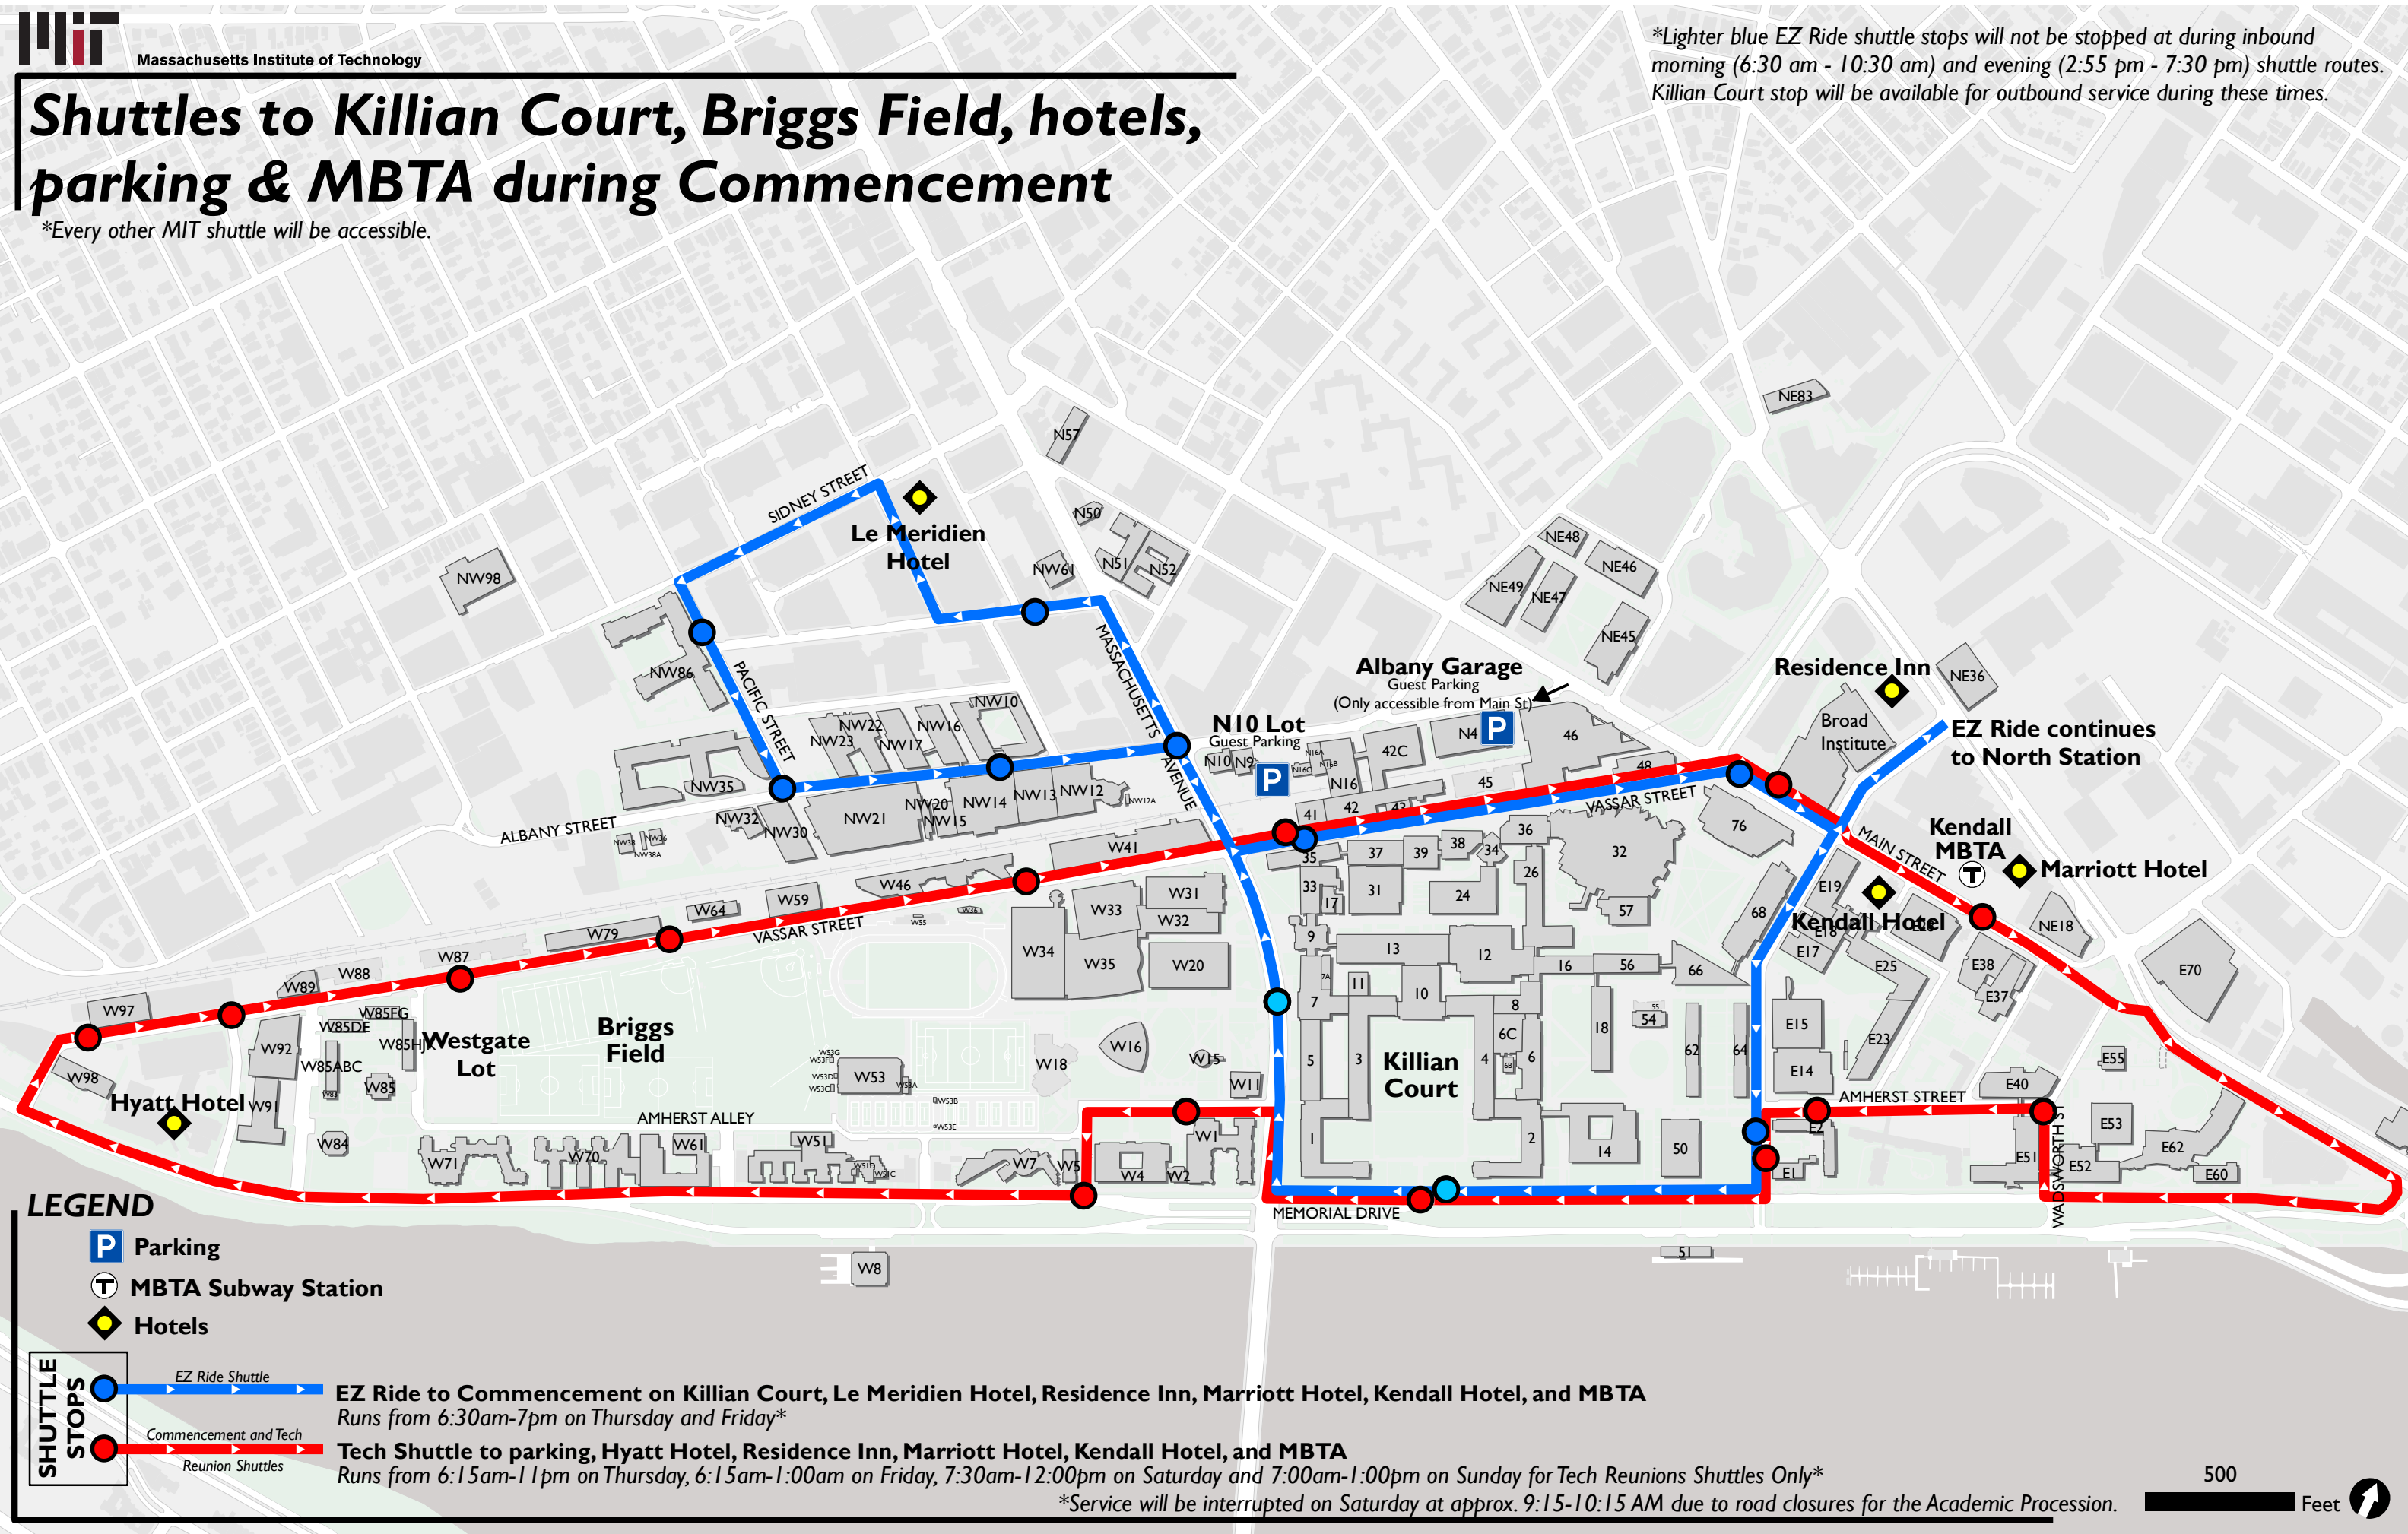

# Shuttles to Killian Court, Briggs Field, hotels, parking & MBTA during Commencement

\*Every other MIT shuttle will be accessible.

\*Lighter blue EZ Ride shuttle stops will not be stopped at during inbound morning (6:30 am - 10:30 am) and evening (2:55 pm - 7:30 pm) shuttle routes. Killian Court stop will be available for outbound service during these times.

**LEGEND**

- P Parking
- T MBTA Subway Station
- ◆ Hotels

**SHUTTLE STOPS**

- EZ Ride Shuttle
- Commencement and Tech Reunion Shuttles

**EZ Ride to Commencement on Killian Court, Le Meridien Hotel, Residence Inn, Marriott Hotel, Kendall Hotel, and MBTA**  
Runs from 6:30am-7pm on Thursday and Friday\*

**Tech Shuttle to parking, Hyatt Hotel, Residence Inn, Marriott Hotel, Kendall Hotel, and MBTA**  
Runs from 6:15am-11pm on Thursday, 6:15am-1:00am on Friday, 7:30am-12:00pm on Saturday and 7:00am-1:00pm on Sunday for Tech Reunions Shuttles Only\*

\*Service will be interrupted on Saturday at approx. 9:15-10:15 AM due to road closures for the Academic Procession.